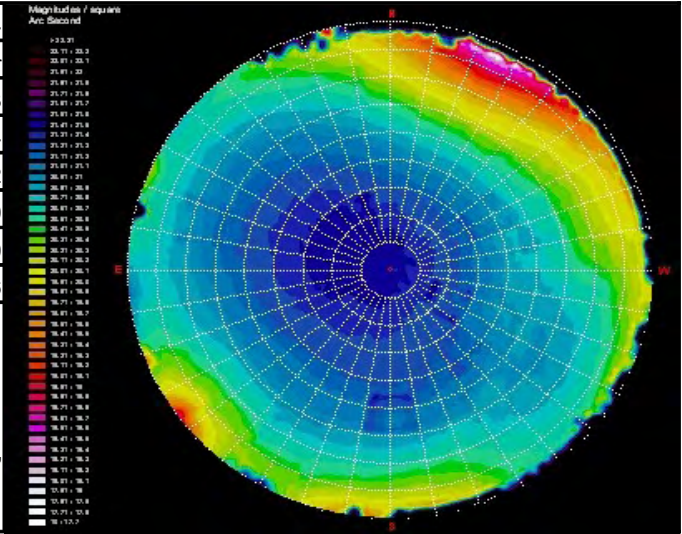

## Night Sky Quality Monitoring Report

Report date: 3/27/2008 by: Jim Cormier

<b>PARK:</b>	Acadia	<b>EQUIPMENT:</b>	am#2,35mm, Bessell V Band #6084
<b>SITE NAME:</b>	Acadia Gateway Center	<b>OBSERVERS:</b>	Jim Cormier
<b>LONGITUDE:</b>	-68.37	<b>AIR TEMP (°F):</b>	33
<b>LATITUDE:</b>	44.47	<b>REL HUMID (%):</b>	64
<b>ELEVATION (m):</b>	10	<b>WIND SP (mph):</b>	2
<b>DATE (UT):</b>	March 27, 2008	<b>CCD TEMP (°C):</b>	-10
<b>TIME START (UT):</b>	1:02:36	<b>EXP (seconds):</b>	10
<b>DATA QUALITY:</b>	Very Good	<b>BORTLE CLASS:</b>	4.5
		<b>ZLM:</b>	6

**NARRATIVE:** Airport runway light were on during both runs, rotary beacon (due south) is on all night. Snow cover is limited to melting banks. Route 3 traffic 150 yards due east. Traffic was moderate. Transparency was good and light domes were minimized. Skies darkest to the east. Magnitude limit at zenith was 6th magnitude, SQM reading ranged from 21.00 at beginning of first run to 21.18 at end of second. Milky Way was evident near zenith and toward the south horizon, alongside Orion and into northern Canis Major. Zodiacal light was visible upon the end of astronomical twilight, prior to the data collection. Survey performed for Friends of Acadia.

### SKY BRIGHTNESS DATA

Data Set Number	Time (UT)	Extinction coefficient (mag/air-mass)	Std Err Y Extinction Stars (mags)	Zenith (mag/sq arc-sec)	Whole Sky (mags)	Sky Above 20° Altitude (mags)	Brightest (mag/sq arc-sec)	Darkest (mag/sq arc-sec)	Link to Sky Maps
1st Start	1:02:36			21.43					<a href="#">PAN</a>
End	1:32:23	0.253	0.046	21.42	-7.88	-7.10	18.32	21.52	<a href="#">HEMI</a>
2nd Start	1:35:26			21.46					<a href="#">PAN</a>
End	2:05:14	0.264	0.044	21.48	-7.83	-7.06	18.38	21.59	<a href="#">HEMI</a>
3rd Start									
End									
4th Start									
End									
5th Start									
End									
6th Start									